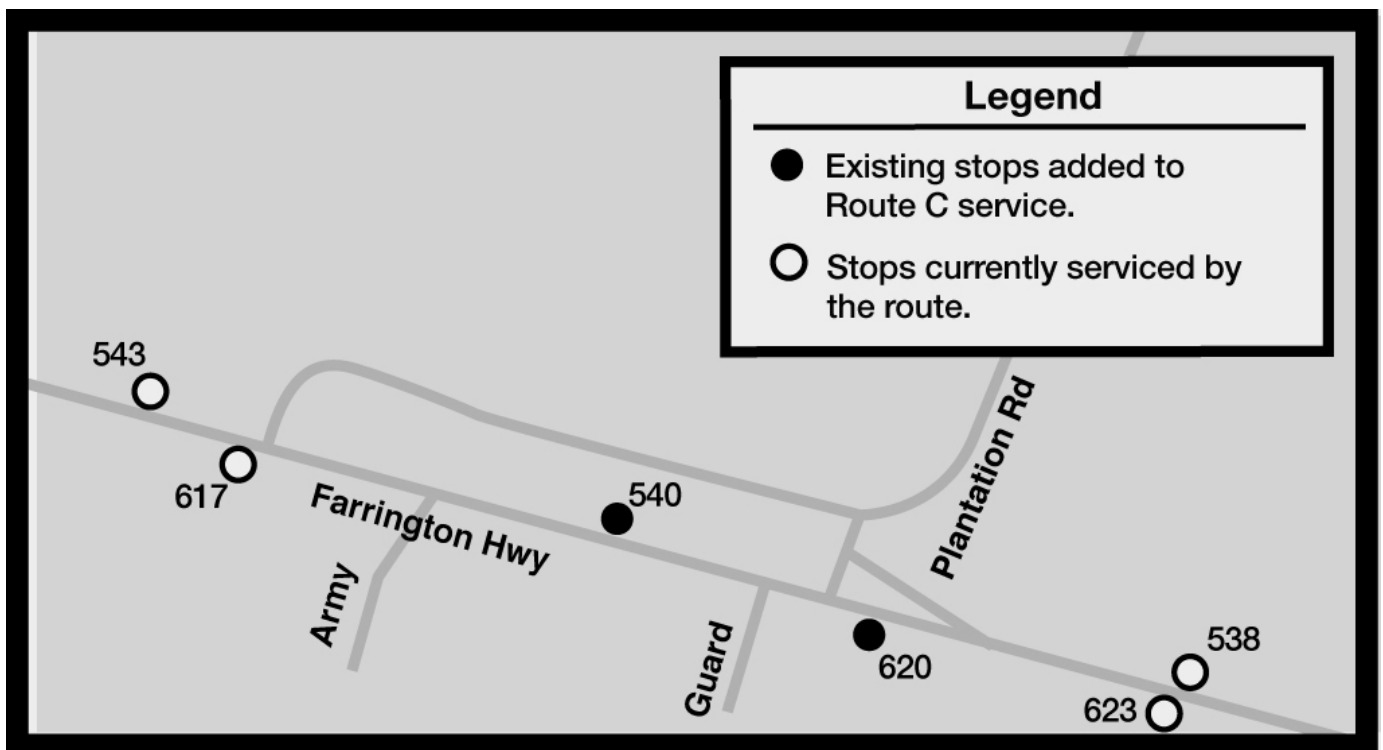

ROUTE C COUNTRYEXPRESS! SERVICE STOP CHANGES

Effective **Sunday, December 3, 2017**, the following bus stops located on Farrington Hwy will be added to the Route C *CountryExpress!*

Westbound:

Added: FARRINGTON HWY + PLANTATION RD
Bus Stop #540

Eastbound:

Added: FARRINGTON HWY + GUARD ST
Bus Stop #620

Please provide comments & questions to:

City & County of Honolulu
Dept. of Transportation Services

Telephone: (808) 768-8368

Email: thebusstop@honolulu.gov

For schedule and route information: www.thebus.org or call 848-5555.

ROUTE C COUNTRYEXPRESS! SERVICE STOP CHANGES

Effective Sunday, December 3, 2017, the following changes will be made to bus stops located on Dillingham Boulevard for the Route C *CountryExpress!*

Remove: DILLINGHAM BLVD + KOHOU ST Bus Stop #586
Bus stop will be moved closer to the intersection, but Route C will not service this stop.

If you have questions contact:

City & County of Honolulu
Dept. of Transportation Services