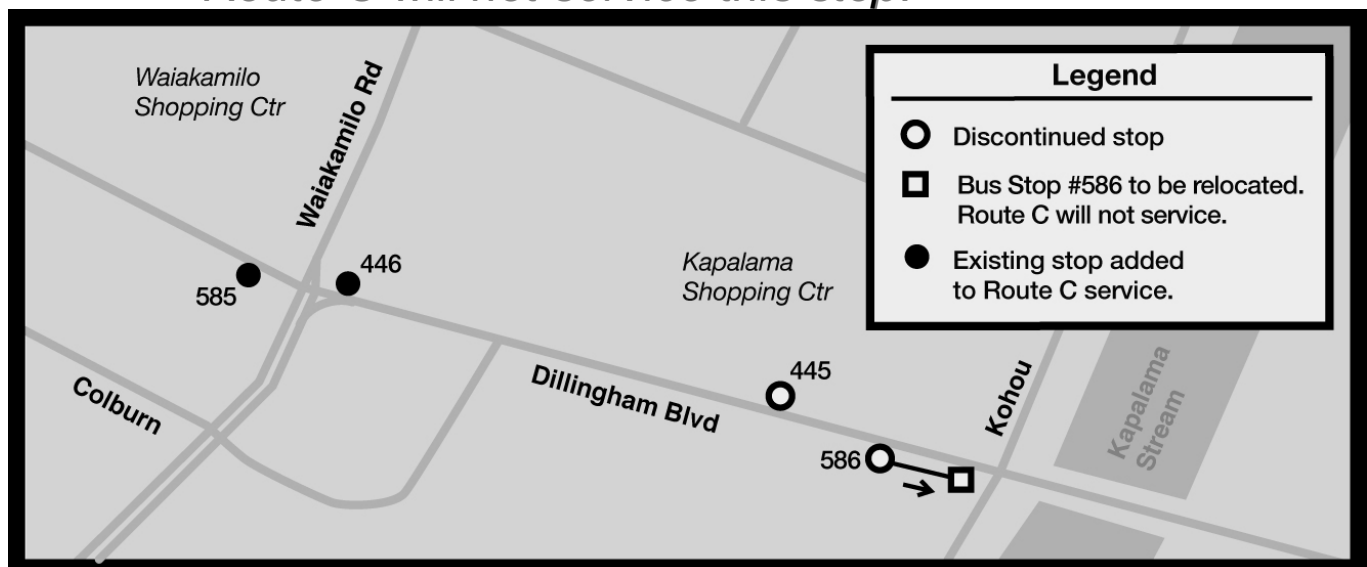

ROUTE C COUNTRYEXPRESS! SERVICE STOP CHANGES

Effective **Sunday, December 3, 2017**, the following bus stops located on Farrington Hwy will be added to the Route C *CountryExpress!*

Westbound:

Added: FARRINGTON HWY + PLANTATION RD
Bus Stop #540

For schedule and route information: www.thebus.org or call 848-5555.

ROUTE C COUNTRYEXPRESS! SERVICE STOP CHANGES

Effective Sunday, December 3, 2017, the following changes will be made to bus stops located on Dillingham Boulevard for the Route C *CountryExpress!*

Remove: DILLINGHAM BLVD + KOHOU ST Bus Stop #586
Bus stop will be moved closer to the intersection, but Route C will not service this stop.

If you have questions contact:

City & County of Honolulu
Dept. of Transportation Services